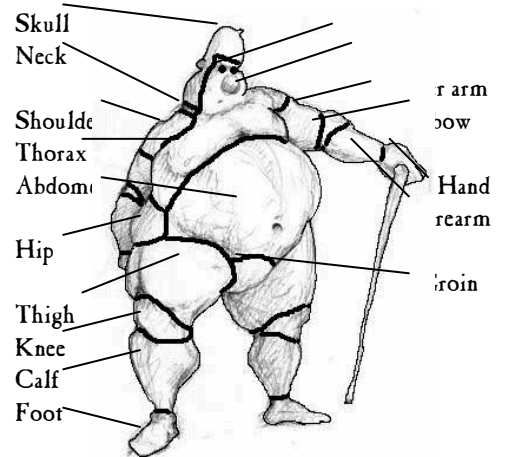

XP

Equipment

Languages

Isho pts Colour pts

--	--

Encumbrance penalties

Stats	Kg*	Move	SPE
STR + CON	_____	= 0	-
STR + CON x1.5	_____	= -20	-2
STR + CON x2	_____	= -40	-5
STR + CON x2.5	_____	= -60	-8
STR + CON x10	_____	= No move	

(Max lift weight.)

*size modifier = +10/0/-10 kg.

Hit Locations

Wealth

Gemules	Gemlinks	Gems	Gemclusters	Gemstars